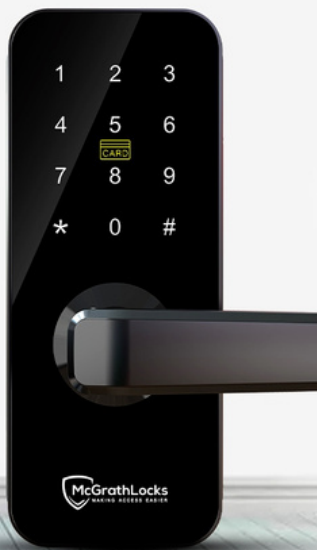

## MLWINDSOR

5 ways to unlock

-  Bluetooth
-  WiFi
-  Pin Code
-  Card
-  Mechanical Key

## MLWINDSOR

The MLWINDSOR by McGrath locks is a Sleek stylish lock, This Fire Rated 4 in 1 Digital Door Lock is perfect for any buildings or apartments needing a fire rated lock. A sleek door lock with Bluetooth app, pin code, RFID card and manual key to provide quick and convenient access.. This 4 in 1 digital door lock represents a stylish design easy entry as you can unlock the door from 3 meters away. A sleek door lock with a Bluetooth App, pin code, RFID card and manual key to provide quick and convenient access. Add a gateway and this lock can be unlocked anywhere in the world using the TLock app. send digital keys to friends, or timed access if you have a maintenance needing to be done to your house, use the TLock app to see a complete audit trail on how someone has got in and the time. The MLWINDSOR comes with or with out a dormakaba MS2602, MS2902

### Make life easier

Unlock the infinite possibilities of your life

Tongtong lock

Pin code unlock

Card unlock

Key unlock

APP unlock

## Fire Rated Digital Bluetooth Lock

For high rise and multi residential family fire doors, stairways and all emergency exit, etc