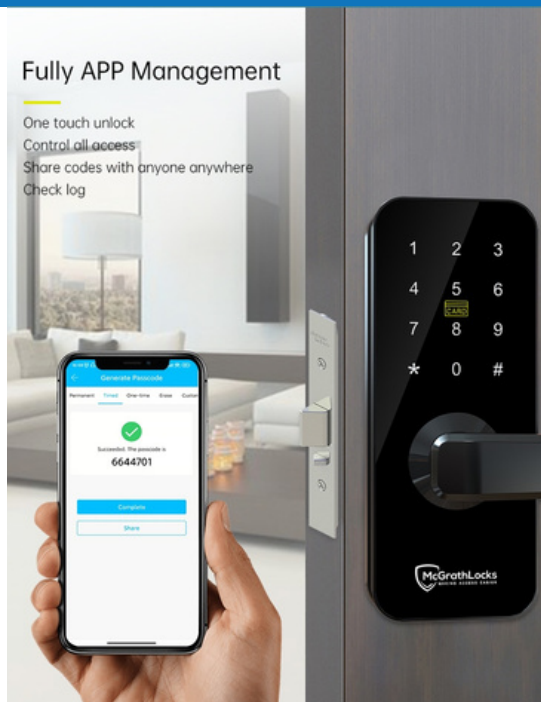

## MLWINDSOR

The MLWINDSOR by McGrath locks is a Sleek stylish lock, This Fire Rated 4 in 1 Digital Door Lock is perfect for any buildings or apartments needing a fire rated lock. A sleek door lock with Bluetooth app, pin code, RFID card and manual key to provide quick and convenient access.. This 4 in 1 digital door lock represents a stylish design easy entry as you can unlock the door from 3 meters away. A sleek door lock with a Bluetooth App, pin code, RFID card and manual key to provide quick and convenient access. Add a gateway and this lock can be unlocked anywhere in the world using the TLock app. send digital keys to friends, or timed access if you have a maintenance needing to be done to your house, use the TLock app to see a complete audit trail on how someone has got in and the time. The MLWINDSOR comes with or with out a dormakaba MS2602, MS2902

## Fully APP Management

One touch unlock  
Control all access  
Share codes with anyone anywhere  
Check log

## McGrath Locks

Making Access Easier

McGrath Digital Locks adopt the latest automatic technology to unlock and lock automatically without hands. Connect your smart lock to the WiFi network via a gateway, you can control you locks anywhere and anytime and it will bring the amazing experience of smart life.