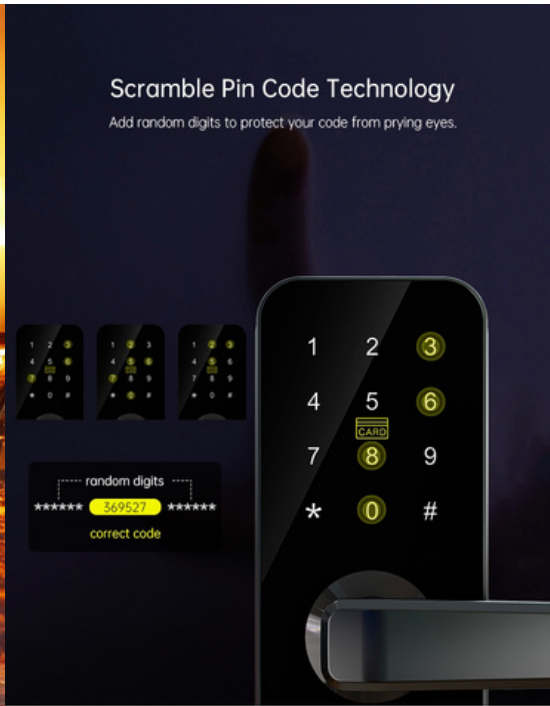

## Scramble Pin Code Technology

Add random digits to protect your code from prying eyes.

## MLWINDSOR

5 ways to unlock

-  Bluetooth
-  WiFi
-  Pin Code
-  Card
-  Mechanical Key

## MLWINDSOR

The MLWINDSOR by McGrath locks is a Sleek stylish lock, This Fire Rated 4 in 1 Digital Door Lock is perfect for any buildings or apartments needing a fire rated lock. A sleek door lock with Bluetooth app, pin code, RFID card and manual key to provide quick and convenient access.. This 4 in 1 digital door lock represents a stylish design easy entry as you can unlock the door from 3 meters away. A sleek door lock with a Bluetooth App, pin code, RFID card and manual key to provide quick and convenient access. Add a gateway and this lock can be unlocked anywhere in the world using the TLock app. send digital keys to friends, or timed access if you have a maintenance needing to be done to your house, use the TLock app to see a complete audit trail on how someone has got in and the time. The MLWINDSOR comes with or with out a dormakaba MS2602, MS2902